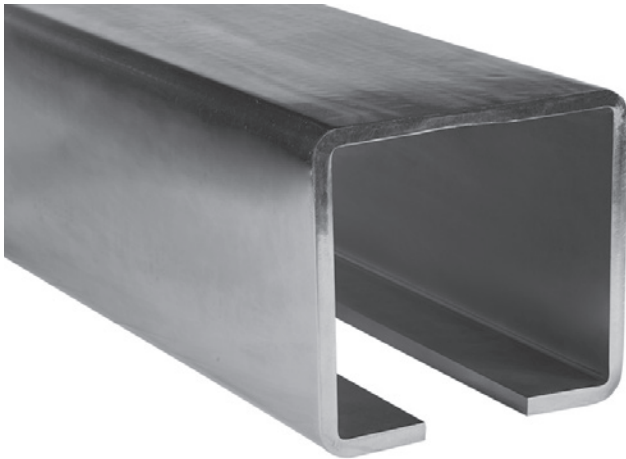

CGS-495-20K

Extra Large Track,
Only available raw steel

CGS-495-20K Track for use with CGS-450.9-20K Carriage

MODEL TRACK	A BOTTOM ID mm	B TOP WIDTH mm	C OPENING SLOT mm	H HEIGHT Inch	S THICKNESS mm
CGS-495-20K	175	200	60	50	12.5

**ALL MEASUREMENTS
ARE IN MILLIMETERS**

RAW steel track lengths available in 3M only

Illustrations not to scale and are for reference only. Imperial units shown are for reference only, use millimeters for most accurate sizes.