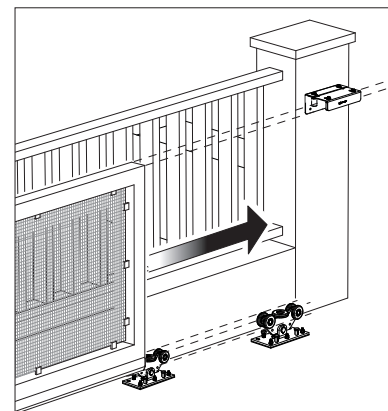

CGS-495-20K

Extra Large Track,
Only available raw steel

CGS-495-20K Track for use with CGS-450.9-20K Carriage

MODEL TRACK	A BOTTOM ID mm	B TOP WIDTH mm	C OPENING SLOT mm	H HEIGHT Inch	S THICKNESS mm
CGS-495-20K	175	200	60	50	12.5

**ALL MEASUREMENTS
ARE IN MILLIMETERS**

RAW steel track lengths available in 3M only

Illustrations not to scale and are for reference only. Imperial units shown are for reference only, use millimeters for most accurate sizes.