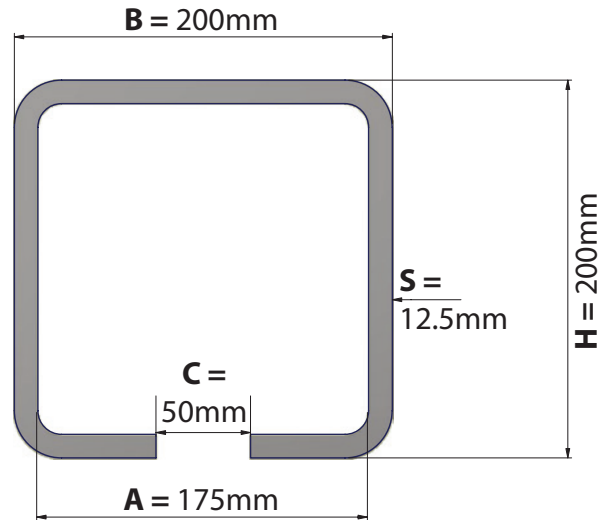

CGS-495-20K

Extra Large Track,
Only available raw steel

CGS-495-20K Track for use with CGS-450.9-20K Carriage

MODEL TRACK	A BOTTOM ID mm	B TOP WIDTH mm	C OPENING SLOT mm	H HEIGHT Inch	S THICKNESS mm
CGS-495-20K	175	200	60	50	12.5

**ALL MEASUREMENTS
ARE IN MILLIMETERS**

RAW steel track lengths available in 3M only

Illustrations not to scale and are for reference only. Imperial units shown are for reference only, use millimeters for most accurate sizes.